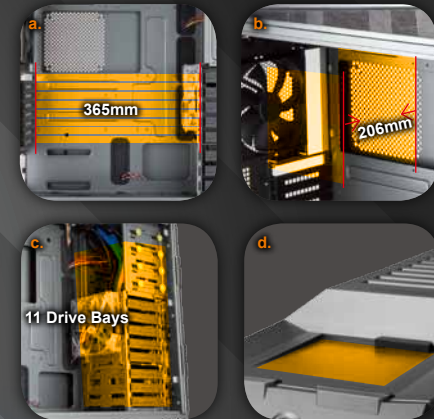

* Product specifications are subject to change without prior notice.

• Excellent Thermal Solution

- a. Supports up to Ten 120mm or 140mm Fans to Provide Excellent Thermal Solution
- b. Additionally Supports a Top 360mm and a Bottom 240mm Radiator for Professional Gamer
- c. Water-Cooling Holes Ready to Supports Water-Cooling System

• Highly Expandable

- a. Eight PCI-E Slots to Support High-End Full Size Graphic Card (Up to 365mm / 14.4")
- b. Supports CPU Tower Heatsink up to 206mm / 8.1"
- c. Supports up to 11 Drive Bays (5.25" x 3, 3.5"/2.5" x 8)
- d. 3.5" / 2.5" SATA HDD EZ-Swap Dock on Top for Easy Data Access

• User Friendly

- a. Silence-Turbo Fan Speed Control per User's Requirement
- b. One-Touch Front Bezel Filter
- c. Super Speed USB 3.0 x 2 (Internal Connector)
- d. Enlarged Cable Management Space with Rubber Grommet Protection